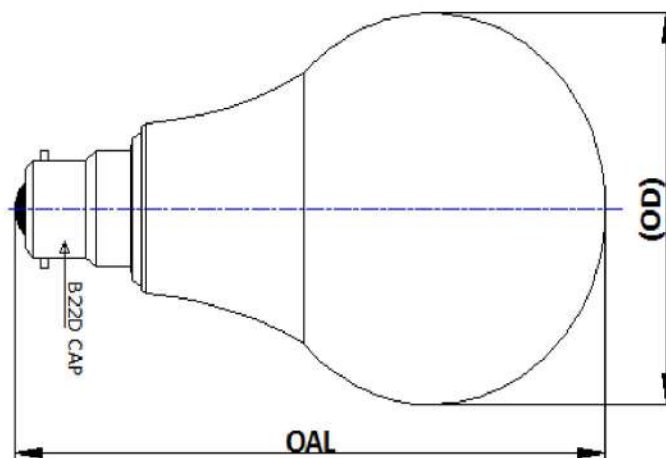

SPECIFICATION:

- PC + aluminum housing
- PC diffuser
- It has an inbuilt driver
- LED efficacy: >110lm/W
- System efficacy: >70 lm/W*
- Beam angle available: 120°
- *CRI≥85 LED life : 25000 burning hours
- Surge protection up to 2.5kV
- IP20
- *(Only for CCT 3000K – 6500K)

INSTALLATION:

B22 Base cap holder

APPLICATIONS:

Residential, cafe and pub

PRODUCT SELECTOR

DIMENSIONS		
Wattage (W)	OD Dia (mm)	OAL (mm)
12	65	125

Dimensions in mm (Tolerance = ±3)

Cat No.	System Wattage (W)	Rated I/P Voltage (VAC)	Rated I/P Current (mA)	CCT (K)	Power Factor	Product Weight (g)	Case Lot
P-12SM	12	220-240	55	RGB+WW+CW	>0.9	69	100