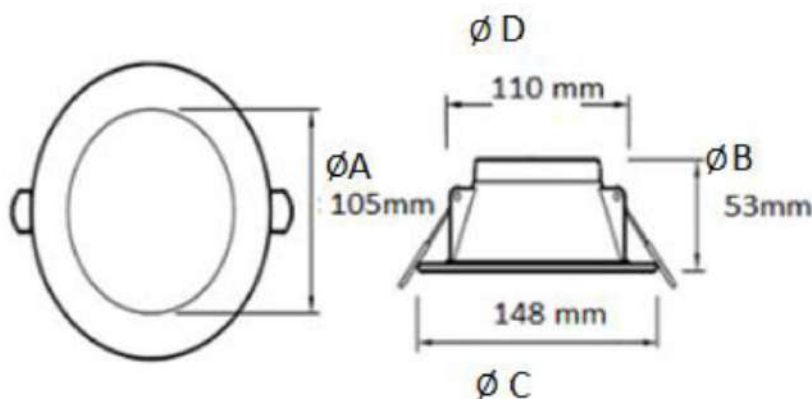

SPECIFICATION:

- White PC+PA66 housing
- Milky White diffuser
- It has an inbuilt driver
- LED efficacy: >110lm/W
- System efficacy: >70 lm/W*
- Beam angle available: 120°
- *CRI≥85
- LED life : 25000 burning hours
- Surge protection up to 2.5kV
- IP20
- *(Only for CCT 3000K – 6500K)