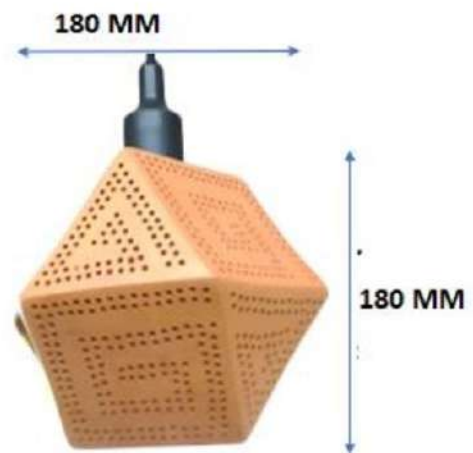

## SPECIFICATIONS

- Material used is clay
- E27 bulb holder included
- Wire length 1m (approx.)
- AC power supply 230 VAC
- Bulb CCT = (1800/3000) K
- Bulb Wattage =4W , 7W, 9W

## APPLICATIONS

- ❖ Mainly used in Restaurant and Pub lighting
- ❖ To decorate and lit up the reception area.
- ❖ Can be also used to the dining area of home to create an aesthetic look

DIMENSIONS		
DIA (MM)	Width (MM)	HIGHT (MM)
180	205	180