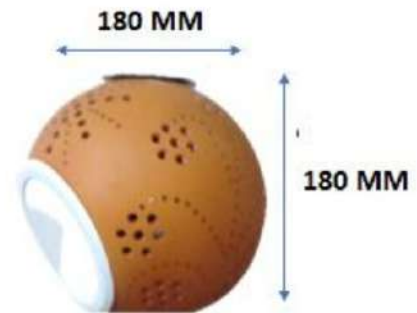

SPECIFICATIONS

- Material used is clay
- E27 bulb holder included
- Wire length 1m (approx.)
- Bulb CCT = 1800/3000 K
- Bulb Wattage = 4W, 7W, 9 W

APPLICATIONS

- ❖ Mainly used in Restaurant and Pub lighting
- ❖ To decorate and lit up the reception area.
- ❖ Can be also used to the dining area of home to create an aesthetic look

DIMENSIONS	
DIA (MM)	HIGHT (MM)
180	180

Tolerance = (±)10mm

PRODUCT SELECTOR

Cat No.	Wattage (W)	CCT (K)	Supply Voltage (V)	Frequency (Hz)
AG SOMA 418	4	1800	230	50
AG SOMA 430	4	3000	230	50
AG SOMA 7AC	7	RGBW	230	50
AG SOMA XAC	(2X6)+9	3in1	230	50
AG SOMA XCT	7	RGBWW	230	50