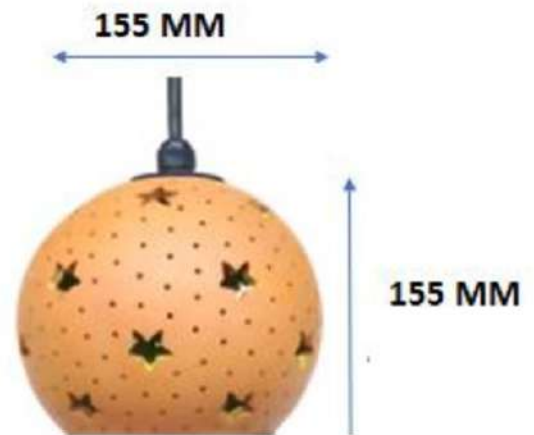

SPECIFICATIONS

- Material used is clay
- E27 bulb holder included
- Wire length 1m (approx.)
- Bulb CCT – 1800/3000 K
- Bulb Wattage = 4W, 7W, 9W

APPLICATIONS

- ❖ Mainly used in Restaurant and Pub lighting
- ❖ To decorate and lit up the reception area.
- ❖ Can be also used to the dining area of home to create an aesthetic look

DIMENSIONS	
DIA (MM)	HIGHT (MM)
155	155

Tolerance = (±)10mm

PRODUCT SELECTOR

Cat No.	Wattage (W)	CCT (K)	Supply Voltage (V)	Frequency (Hz)
AG LUNA 418	4	1800	230	50
AG LUNA 430	4	3000	230	50
AG LUNA 7AC	7	RGBW	230	50
AG LUNA XAC	(6+9)	3in1	230	50
AG LUNA XCT	7	RGBWW	230	50