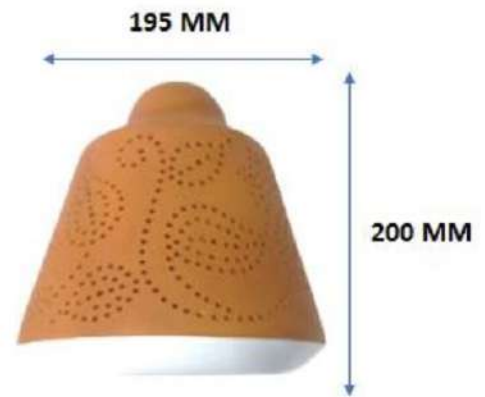

SPECIFICATIONS

- Material used is clay
- E27 bulb holder included
- Wire length 1m (approx.)
- Bulb CCT= 1800/3000 K
- Bulb Wattage = 4W , 7W

APPLICATIONS

- ❖ Mainly used in Restaurant and Pub lighting
- ❖ To decorate and lit up the reception area.
- ❖ Can be also used to the dining area of home to create an aesthetic look

<i>DIMENSIONS</i>	
DIA (MM)	HIGHT (MM)
195	200

Tolerance = (±)10mm

PRODUCT SELECTOR

Cat No.	Wattage (W)	CCT (K)	Supply Voltage (V)	Frequency (Hz)
AG MONARDA 418	4	1800	230	50
AG MONARDA 430	4	3000	230	50
AG MONARDA 7AC	7	RGBW	230	50