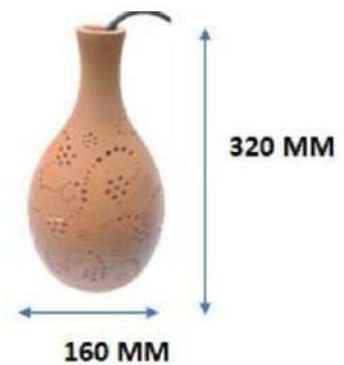

SPECIFICATIONS

- Material used is clay
- E27 bulb holder included
- Wire length 1m (approx.)
- Bulb CCT= 1800/3000 K
- Bulb Wattage = 4W , 7W

APPLICATIONS

- ❖ Mainly used in Restaurant and Pub lighting
- ❖ To decorate and lit up the reception area.
- ❖ Can be also used to the dining area of home to create an aesthetic look

DIMENSIONS	
DIA (MM)	HIGHT (MM)
160	320

Tolerance = (±)10mm

PRODUCT SELECTOR

Cat No.	Wattage (W)	CCT (K)	Supply Voltage (V)	Frequency (Hz)
AG GARDENIA 418	4	1800	230	50
AG GARDENIA 430	4	3000	230	50
AG GARDENIA 7AC	7	RGB	230	50