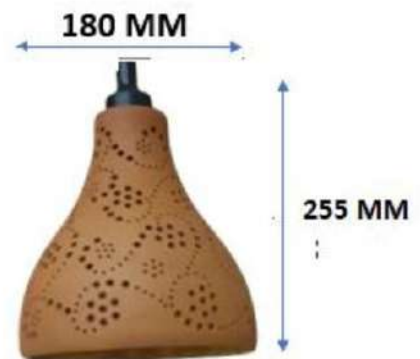

SPECIFICATIONS

- Material used is clay
- E27 bulb holder included
- Wire length 1m (approx.)
- Bulb CCT= 1800/3000 K
- Bulb Wattage = 4W , 7W

APPLICATIONS

- ❖ Mainly used in Restaurant and Pub lighting
- ❖ To decorate and lit up the reception area.
- ❖ Can be also used to the dining area of home to create an aesthetic look

DIMENSIONS	
DIA (MM)	HIGHT (MM)
180	255

Tolerance = (±)10mm

PRODUCT SELECTOR

Cat No.	Wattage (W)	CCT (K)	Supply Voltage (V)	Frequency (Hz)
AG IBERIS 418	4	1800	230	50
AG IBERIS 430	4	3000	230	50
AG IBERIS 7AC	7	RGB	230	50