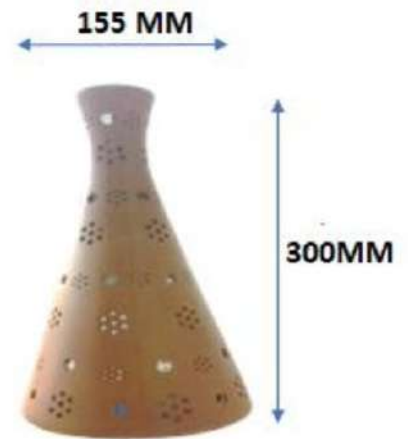

SPECIFICATIONS

- Material used is clay
- E27 bulb holder included
- Wire length 1m (approx.)
- Bulb CCT= 1800/3000 K
- Bulb Wattage = 4W, 7W

APPLICATIONS

- ❖ Mainly used in Restaurant and Pub lighting
- ❖ To decorate and lit up the reception area.
- ❖ Can be also used to the dining area of home to create an aesthetic look

DIMENSIONS	
DIA (MM)	HIGHT (MM)
155	300

Tolerance = (±)10mm

PRODUCT SELECTOR

Cat No.	Wattage (W)	CCT (K)	Supply Voltage (V)	Frequency (Hz)
AG CLARA 418	4	1800	230	50
AG CLARA 430	4	3000	230	50
AG CLARA 7AC	7	RGB	230	50