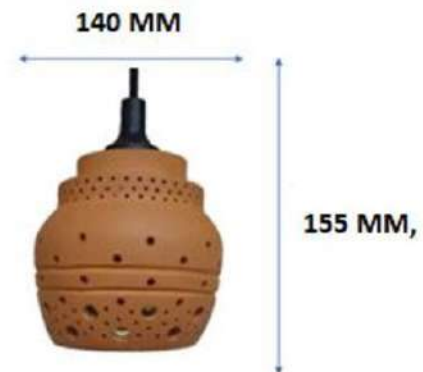

SPECIFICATIONS

- Material used is clay
- E27 bulb holder included
- Wire length 1m (approx.)
- Bulb CCT= 1800/3000 K
- Bulb Wattage = 4W , 7W

APPLICATIONS

- ❖ Mainly used in Restaurant and Pub lighting
- ❖ To decorate and lit up the reception area.
- ❖ Can be also used to the dining area of home to create an aesthetic look

DIMENSIONS	
DIA (MM)	HIGHT (MM)
140	155

Tolerance = (±)10mm

PRODUCT SELECTOR

Cat No.	Wattage (W)	CCT (K)	Supply Voltage (V)	Frequency (Hz)
AG BELFLOWER 418	4	1800	230	50
AG BELFLOWER 430	4	3000	230	50
AG BELFLOWER 7AC	7	RGB	230	50