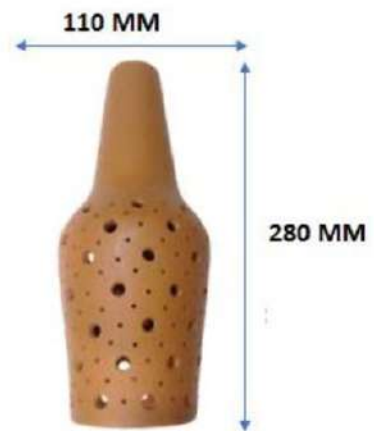

## SPECIFICATIONS

- Material used is clay
- E27 bulb holder included
- Wire length 1m (approx.)
- Bulb CCT= 1800/3000 K
- Bulb Wattage = 4W , 7W

## APPLICATIONS

- ❖ Mainly used in Restaurant and Pub lighting
- ❖ To decorate and lit up the reception area.
- ❖ Can be also used to the dining area of home to create an aesthetic look

DIMENSIONS	
DIA (MM)	HIGHT (MM)
110	280