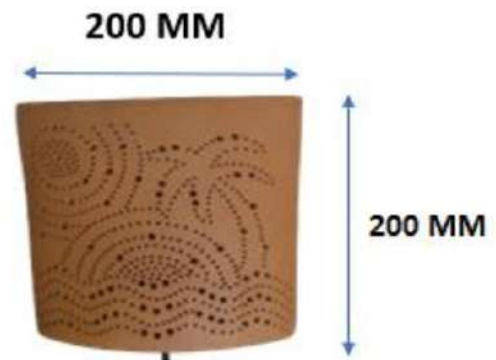

SPECIFICATIONS

- Material used is clay
- E27 bulb holder included
- Wire length 1m (approx.)
- Bulb CCT= 1800/3000 K
- Bulb Wattage = 4W, 7W

APPLICATIONS

- ❖ Mainly used in Restaurant and Pub lighting
- ❖ To decorate and lit up the reception area.
- ❖ Can be also used to the dining area of home to create an aesthetic look

DIMENSIONS		
DIA (MM)	Width (MM)	HIGHT (MM)
200	90	200

Tolerance = (±)10mm

PRODUCT SELECTOR

Cat No.	Wattage (W)	CCT (K)	Supply Voltage (V)	Frequency (Hz)
AG FLUCTUS 418	4	1800	230	50
AG FLUCTS 430	4	3000	230	50
AG FLUCTUS 7AC	7	RGB	230	50