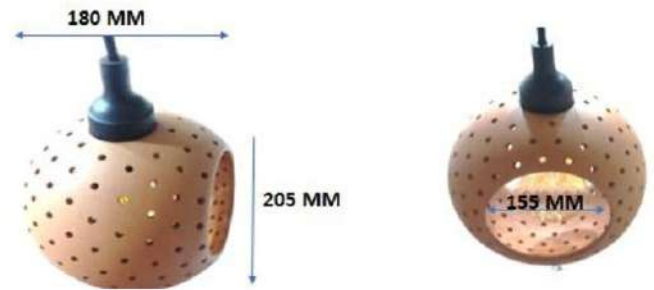

## SPECIFICATIONS

- Material used is clay
- E27 bulb holder included
- Wire length 1m (approx.)
- Bulb CCT= 1800/3000 K
- Bulb Wattage = 4W, 7W

## APPLICATIONS

- ❖ Mainly used in Restaurant and Pub lighting
- ❖ To decorate and lit up the reception area.
- ❖ Can be also used to the dining area of home to create an aesthetic look

DIMENSIONS		
DIA (MM)	Width (MM)	HIGHT (MM)
180	155	205