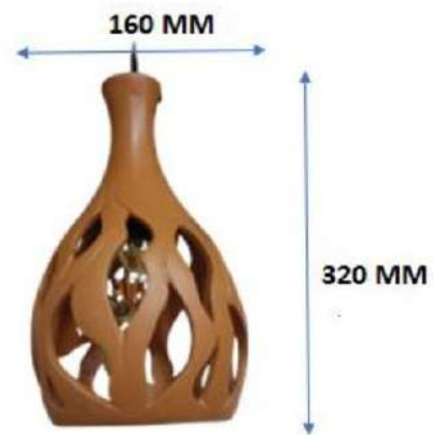

SPECIFICATIONS

- Material used is clay
- E27 bulb holder included
- Wire length 1m (approx.)
- Bulb CCT= 1800/3000 K
- Bulb Wattage = 4W, 7W

APPLICATIONS

- ❖ Mainly used in Restaurant and Pub lighting
- ❖ To decorate and lit up the reception area.
- ❖ Can be also used to the dining area of home to create an aesthetic look

DIMENSIONS	
DIA (MM)	HIGHT (MM)
160	320

Tolerance = (±)10mm

PRODUCT SELECTOR

Cat No.	Wattage (W)	CCT (K)	Supply Voltage (V)	Frequency (Hz)
AG SEPTA 418	4	1800	230	50
AG SEPTA 430	4	3000	230	50
AG SEPTA 7AC	7	RGB	230	50