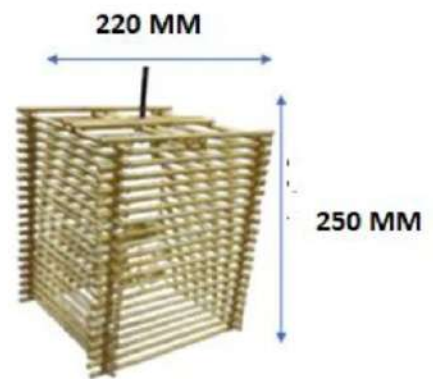

SPECIFICATIONS

- Material used is Bamboo
- E27 bulb holder included
- Wire length 1m (approx.)
- Bulb CCT = 1800/3200 W
- Bulb Wattage = 4W

APPLICATIONS

- ❖ Mainly used in Restaurant and Pub lighting
- ❖ To decorate and lit up the reception area.
- ❖ Can be also used to the dining area of home to create an aesthetic look

<i>DIMENSIONS</i>	
DIA (MM)	HIGHT (MM)
220	250

Tolerance = (±)10mm

PRODUCT SELECTOR

Cat No.	Wattage (W)	CCT (K)	Supply Voltage (V)	Frequency (Hz)
AU NEMESIA 418	4	1800	230	50
AU NEMESIA 432	4	3200	230	50