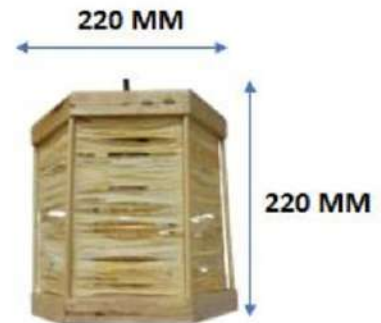

SPECIFICATIONS

- Material used is Bamboo
- E27 bulb holder included
- Wire length 1m (approx.)
- Bulb CCT = 1800/3200 K
- Bulb Wattage = 4W

APPLICATIONS

- ❖ Mainly used in Restaurant and Pub lighting
- ❖ To decorate and lit up the reception area.
- ❖ Can be also used to the dining area of home to create an aesthetic look

<i>DIMENSIONS</i>	
DIA (MM)	HIGHT (MM)
220	220

Tolerance = (±)10mm

PRODUCT SELECTOR

Cat No.	Wattage (W)	CCT (K)	Supply Voltage (V)	Frequency (Hz)
AU STELLA 418	4	1800	230	50
AU STELLA 432	4	3200	230	50