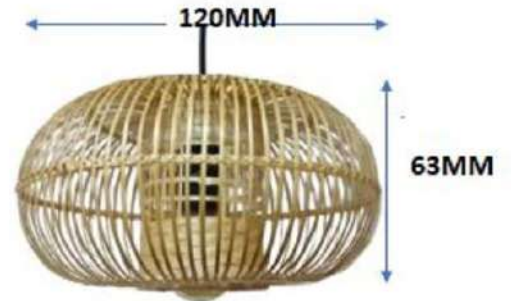

**SPECIFICATIONS**

- Material used is Bamboo
- E27 bulb holder included
- Wire length 1m (approx.)
- Bulb CCT = 1800/3200 K
- Bulb Wattage = 4W

**APPLICATIONS**

- ❖ Mainly used in Restaurant and Pub lighting
- ❖ To decorate and lit up the reception area.
- ❖ Can be also used to the dining area of home to create an aesthetic look

<i>DIMENSIONS</i>	
<b>DIA (MM)</b>	<b>HIGHT (MM)</b>
120	63

Tolerance = (±)10mm

**PRODUCT SELECTOR**

Cat No.	Wattage (W)	CCT (K)	Supply Voltage (V)	Frequency (Hz)
AU TULIP 418	4	1800	230	50
AU TULIP 432	4	3200	230	50