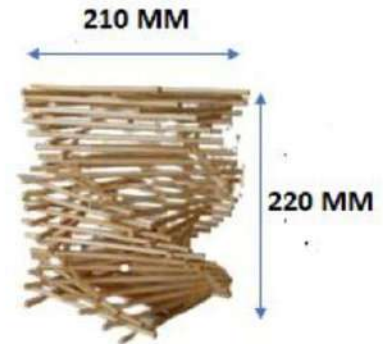

SPECIFICATIONS

- Material used is Bamboo
- E27 bulb holder included
- Wire length 1m (approx.)
- Bulb CCT= 1800/3200 K
- Bulb Wattage = 4W

APPLICATIONS

- ❖ Mainly used in Restaurant and Pub lighting
- ❖ To decorate and lit up the reception area.
- ❖ Can be also used to the dining area of home to create an aesthetic look

DIMENSIONS	
DIA (MM)	HIGHT (MM)
210	220

Tolerance = (±)10mm

PRODUCT SELECTOR

Cat No.	Wattage (W)	CCT (K)	Supply Voltage (V)	Frequency (Hz)
AU CLOVER 418	4	1800	230	50
AU CLOVER 432	4	3200	230	50