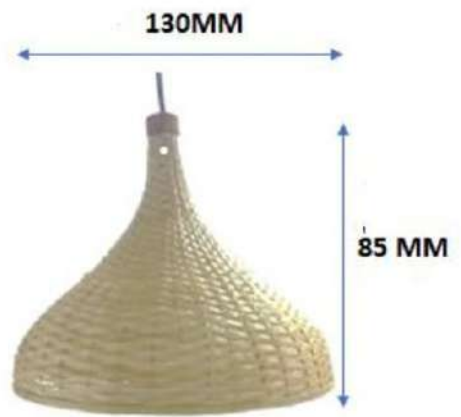

SPECIFICATIONS

- Material used is Bamboo
- E27 bulb holder included
- Wire length 1m (approx.)
- Bulb CCT= 1800/3200 K
- Bulb Wattage = 4W

APPLICATIONS

- ❖ Mainly used in Restaurant and Pub lighting
- ❖ To decorate and lit up the reception area.
- ❖ Can be also used to the dining area of home to create an aesthetic look

DIMENSIONS	
DIA (MM)	HIGHT (MM)
130	85

Tolerance = (±)10mm

PRODUCT SELECTOR

Cat No.	Wattage (W)	CCT (K)	Supply Voltage (V)	Frequency (Hz)
AU CELOSIA 418	4	1800	230	50
AU CELOSIA 432	4	3200	230	50