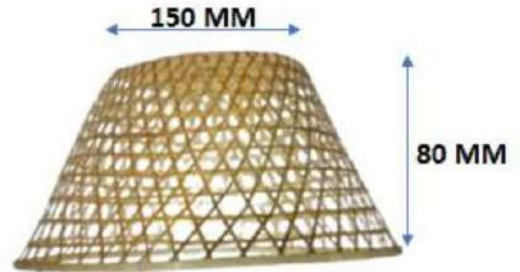

SPECIFICATIONS

- Material used is Bamboo
- E27 bulb holder included
- Wire length 1m (approx.)
- Bulb CCT= 1800/3200 K
- Bulb Wattage = 4W

APPLICATIONS

- ❖ Mainly used in Restaurant and Pub lighting
- ❖ To decorate and lit up the reception area.
- ❖ Can be also used to the dining area of home to create an aesthetic look

DIMENSIONS

DIA (MM)	HIGHT (MM)
150	80

Tolerance = (±)10mm

PRODUCT SELECTOR

CAT NO.	WATTAGE (W)	CCT (K)	SUPPLY VOLTAGE (V)	FREQUENCY (HZ)
AU AMULET 418	4	1800	230	50
AU AMULET 432	4	3200	230	50