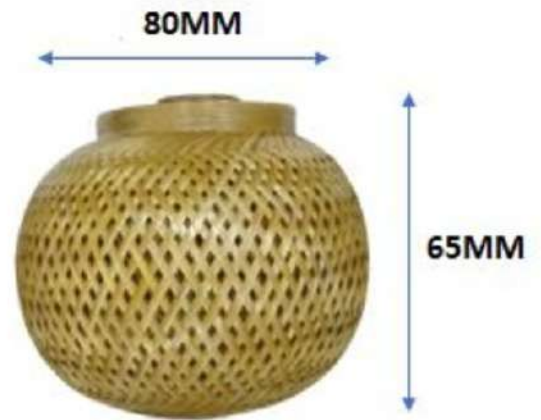

SPECIFICATIONS

- Material used is Bamboo
- E27 bulb holder included
- Wire length 1m (approx.)
- Bulb CCT= 1800/3200 K
- Bulb Wattage = 4W

APPLICATIONS

- ❖ Mainly used in Restaurant and Pub lighting
- ❖ To decorate and lit up the reception area.
- ❖ Can be also used to the dining area of home to create an aesthetic look

| <i>DIMENSIONS</i> | |
|-------------------|-------------------|
| DIA (MM) | HIGHT (MM) |
| 80 | 65 |

Tolerance = (±)10mm

PRODUCT SELECTOR

| CAT NO. | WATTAGE (W) | CCT (K) | SUPPLY VOLTAGE (V) | FREQUENCY (HZ) |
|----------------|--------------------|----------------|---------------------------|-----------------------|
| AU AERY 418 | 4 | 1800 | 230 | 50 |
| AU AERY 432 | 4 | 3200 | 230 | 50 |