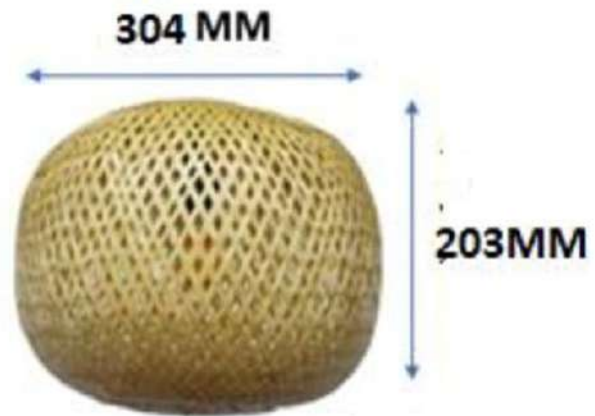

## SPECIFICATIONS

- Material used is Bamboo
- E27 bulb holder included
- Wire length 1m (approx.)
- Bulb CCT= 1800/3200 K
- Bulb Wattage = 4W

## APPLICATIONS

- ❖ Mainly used in Restaurant and Pub lighting
- ❖ To decorate and lit up the reception area.
- ❖ Can be also used to the dining area of home to create an aesthetic look

DIMENSIONS	
DIA (MM)	HIGHT (MM)
304	203