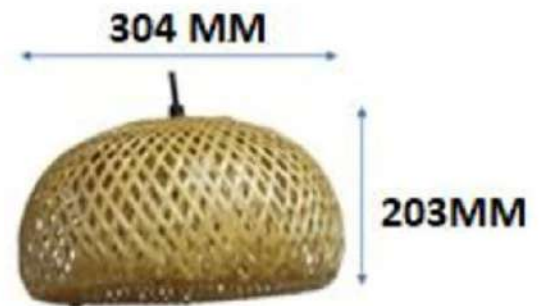

SPECIFICATIONS

- Material used is Bamboo
- E27 bulb holder included
- Wire length 1m (approx.)
- Bulb CCT= 1800/3200 K
- Bulb Wattage = 4W

APPLICATIONS

- ❖ Mainly used in Restaurant and Pub lighting
- ❖ To decorate and lit up the reception area.
- ❖ Can be also used to the dining area of home to create an aesthetic look

DIMENSIONS	
DIA (MM)	HIGHT (MM)
304	203

Tolerance = (±)10mm

PRODUCT SELECTOR

CAT NO.	WATTAGE (W)	CCT (K)	SUPPLY VOLTAGE (V)	FREQUENCY (HZ)
AU CROWN IMPERIAL 418	4	1800	230	50
AU CROWN IMPERIAL 432	4	3200	230	50