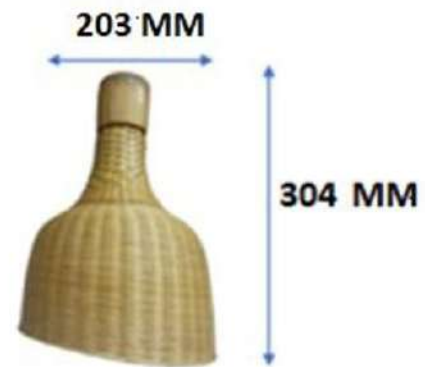

SPECIFICATIONS

- Material used is Bamboo
- E27 bulb holder included
- Wire length 1m (approx.)
- Bulb CCT= 1800/3200 K
- Bulb Wattage = 4W

APPLICATIONS

- ❖ Mainly used in Restaurant and Pub lighting
- ❖ To decorate and lit up the reception area.
- ❖ Can be also used to the dining area of home to create an aesthetic look

PRODUCT SELECTOR

DIMENSIONS	
DIA (MM)	HIGHT (MM)
203	304

Tolerance = (±)10mm

CAT NO.	WATTAGE (W)	CCT (K)	SUPPLY VOLTAGE (V)	FREQUENCY (HZ)
AU CLORAL 418	4	1800	230	50
AU CLORAL 432	4	3200	230	50