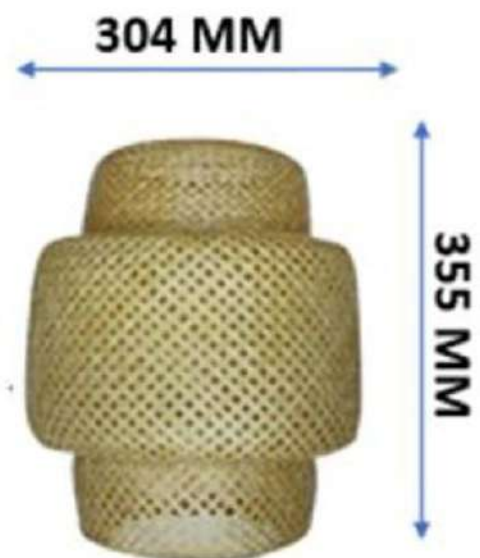

SPECIFICATIONS

- Material used is Bamboo
- E27 bulb holder included
- Wire length 1m (approx.)
- Bulb CCT= 1800/3200 K
- Bulb Wattage = 4W

APPLICATIONS

- ❖ Mainly used in Restaurant and Pub lighting
- ❖ To decorate and lit up the reception area.
- ❖ Can be also used to the dining area of home to create an aesthetic look

DIMENSIONS	
DIA (MM)	HIGHT (MM)
304	355

Tolerance = (±)10mm

PRODUCT SELECTOR

CAT NO.	WATTAGE (W)	CCT (K)	SUPPLY VOLTAGE (V)	FREQUENCY (HZ)
AU BLUE BELL 418	4	1800	230	50
AU BLUE BELL 432	4	3200	230	50